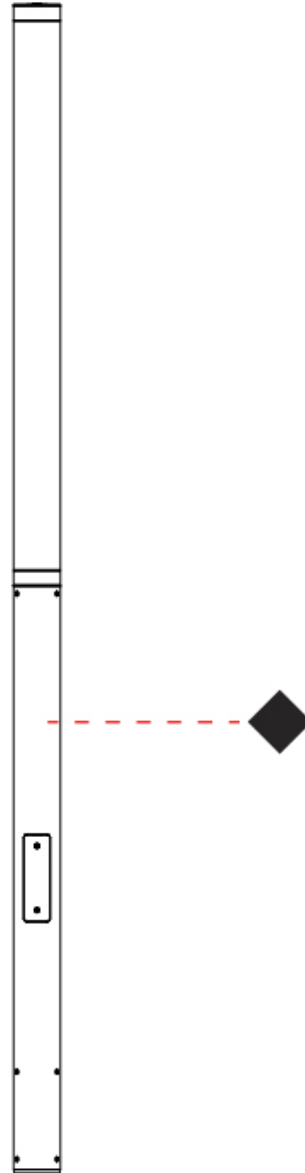

TUBE POST

E9B041-

PROJECT _____

TYPE _____

SPECIFIER _____

QUANTITY _____

DATE _____

E