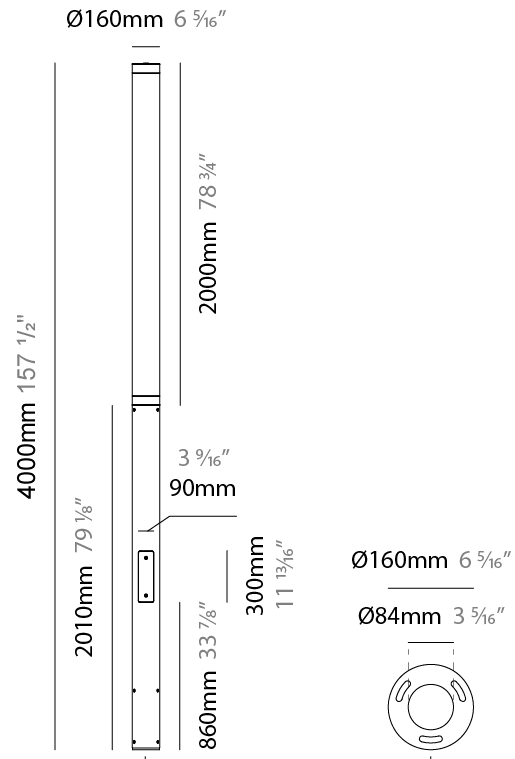

base number   Color _____   Finish _____
Temperature   Options

1. To build a product code in our configurator select the specify button on the base model # product page
2. To build a manual product code on this datasheet choose from the options listed below in blue font and add the suffix to the base model #

GENERAL

Series: Tube
Brand: Platek
Division: Exterior
Mounting Type: Post
Mounting Location: Above Ground
Subcategory: Pedestrian

PHYSICAL

Shape: Cylinder
Diameter (mm): 160
Diameter (in): 6 5/16
Height (mm): 4000
Height (in): 157 1/2
Light Distribution: Omnidirectional
Screws: A4 stainless steel
Diffuser: Opal Diffused
Fixture Finish: [BLK / WHI / GRY / COR / ANT / BRZ](#)
Fixture Material: Extruded Aluminum

ELECTRICAL

Lamp Type: LED
Input Wattage (W): 42
Total Output Wattage (W): 38
Dimming: Non-Dimming / Phase Dimming (120vac Only)
Driver Included: Yes
Driver Location: Integrated
Driver Type: Constant Current - Universal
Driver Class: Class 2
Input Voltage (V): 120 - 277
Constant Current (MA): 1050
Upon Request: (Not included - see components [IP65 or higher enclosure to be supplied by others]): Remote: 0-10Vdc dimming

LED

Number of LEDs: 24
Color Temperature (°K): [3000 / 4000](#)
Max. Delivered Lumen (lm): 2015 - 2835 / 2095 - 2950
Nominal Lumen (lm): 4560 / 4800
CRI: >80 CRI
Lamp Life (hrs): 60000

OPTICAL

RATINGS AND CERTIFICATIONS

Certified By: Certified for North American Standards
IP rating: IP65
IK Rating: IK10